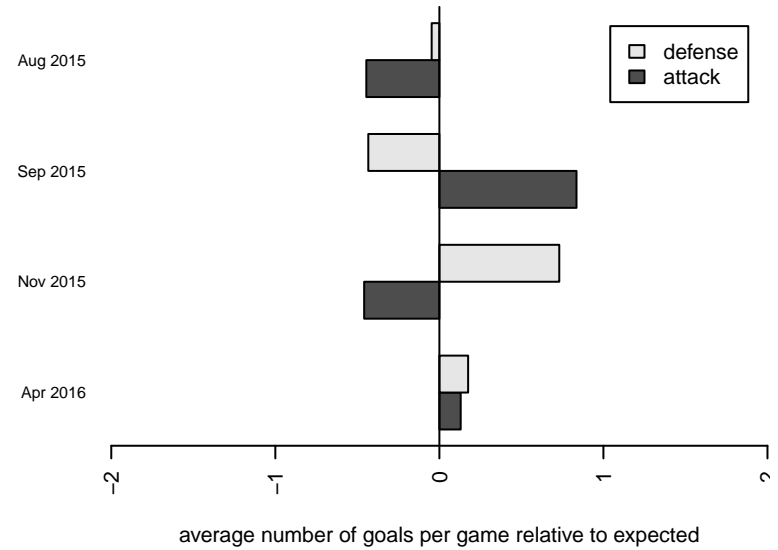

Performance relative to 13 month average