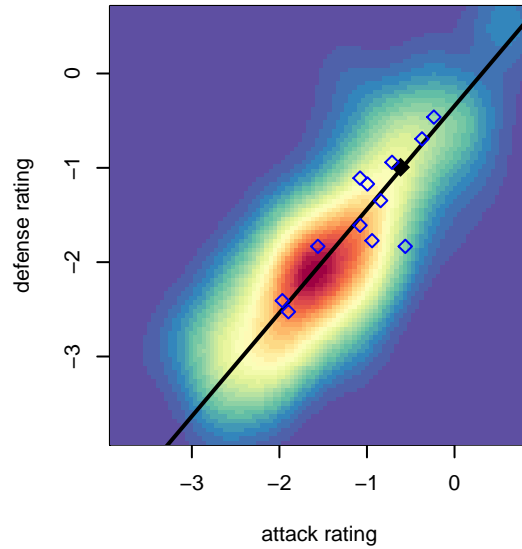

FC Edmonds Quiet Riot G04

FC Edmonds
 Edmonds, WA
 G04 total strength=566
 attack=0.54 defense=0.37
 fall league = PSPL Classic 1 U11
 spr league = Spr PSPL SuperLeague U11

alt names used:
 FC EDMONDSFCEDMONDS QUIET RIOT G0:
 FC Edmonds Quiet Riot G05
 FC Edmonds Quiet Riot G05

Venues played:
 2015 Skagit Super Cup U11 Silver
 2015 PSPL Classic 1 U11
 2015 Spr PSPL SuperLeague U11

FC Edmonds Quiet Riot G04
 Dots are actual minus expected GF (blue circles) and GA (red triangles).
 Blue line is smoothed change in attack strength. Red is smoothed change in defense strength.

**attack and defense variance (black dot)
relative to other teams
and top 10 in region**

**attack and defense rating
relative to others at age
and all opponents in last 13 months**

Performance relative to 13 month average