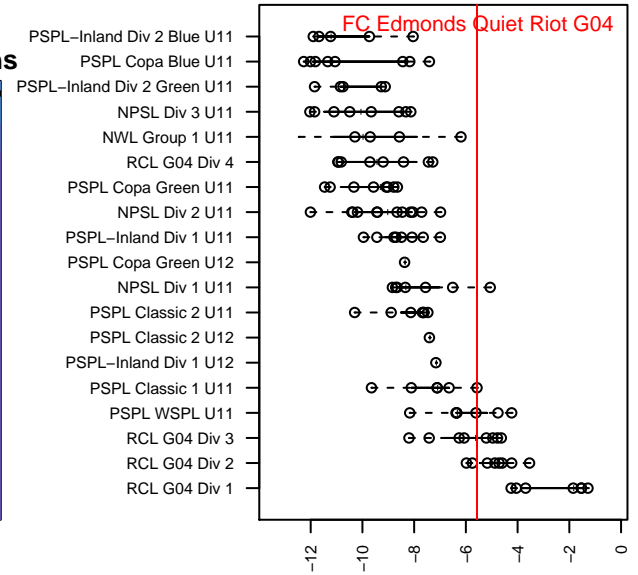

FC Edmonds Quiet Riot G04

FC Edmonds
 Edmonds, WA
 G04 total strength=566
 attack=0.54 defense=0.37
 fall league = PSPL Classic 1 U11
 spr league = Spr PSPL SuperLeague U11

alt names used:
 FC EDMONDSFCEDMONDS QUIET RIOT G0:
 FC Edmonds Quiet Riot G05
 FC Edmonds Quiet Riot G05

Venues played:
 2015 Skagit Super Cup U11 Silver
 2015 PSPL Classic 1 U11
 2015 Spr PSPL SuperLeague U11

FC Edmonds Quiet Riot G04
 Dots are actual minus expected GF (blue circles) and GA (red triangles).
 Blue line is smoothed change in attack strength. Red is smoothed change in defense strength.

**attack and defense variance (black dot)
relative to other teams
and top 10 in region**

**attack and defense rating
relative to others at age
and all opponents in last 13 months**

Performance relative to 13 month average