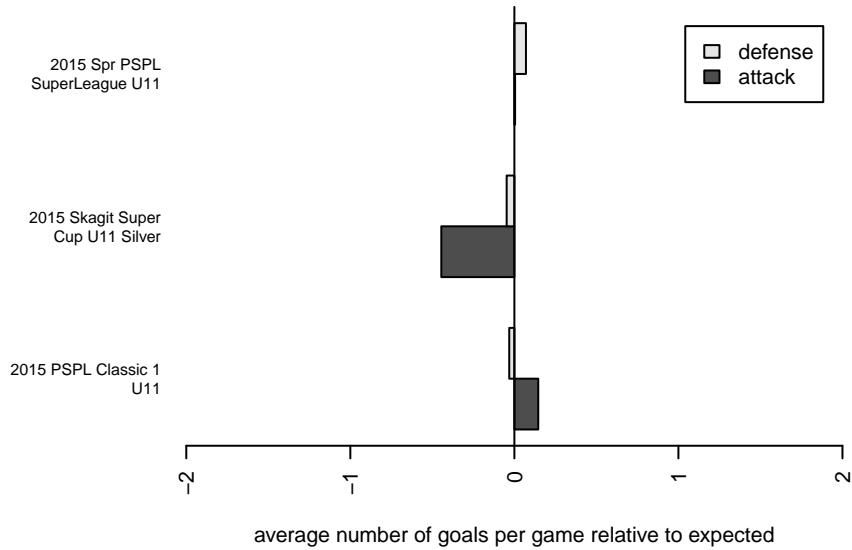

FC Edmonds Quiet Riot G04

FC Edmonds
 Edmonds, WA
 G04 total strength=566
 attack=0.54 defense=0.37
 fall league = PSPL Classic 1 U11
 spr league = Spr PSPL SuperLeague U11

alt names used:
 FC EDMONDSFCEDMONDS QUIET RIOT G0:
 FC Edmonds Quiet Riot G05
 FC Edmonds Quiet Riot G05

Venues played:
 2015 Skagit Super Cup U11 Silver
 2015 PSPL Classic 1 U11
 2015 Spr PSPL SuperLeague U11

FC Edmonds Quiet Riot G04
 Dots are actual minus expected GF (blue circles) and GA (red triangles).
 Blue line is smoothed change in attack strength. Red is smoothed change in defense strength.

**attack and defense variance (black dot)
relative to other teams
and top 10 in region**

**attack and defense rating
relative to others at age
and all opponents in last 13 months**

Performance relative to 13 month average