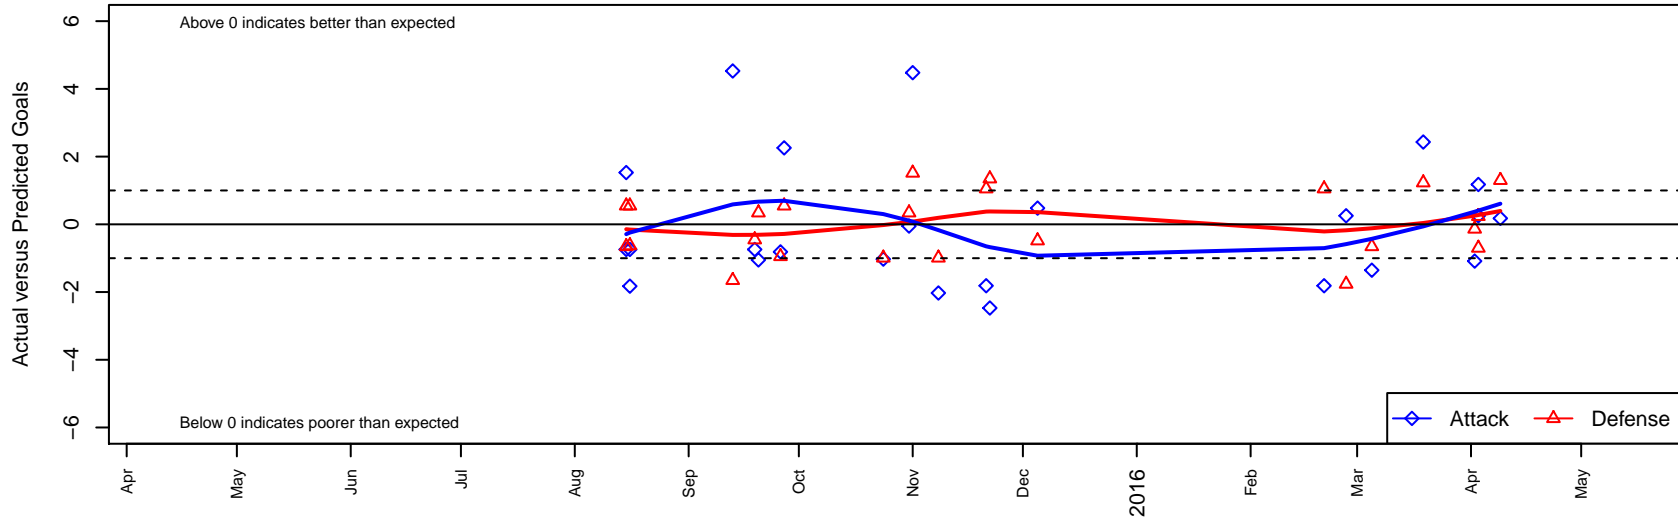

FC Edmonds Quiet Riot G04

FC Edmonds
 Edmonds, WA
 G04 total strength=566
 attack=0.54 defense=0.37
 fall league = PSPL Classic 1 U11
 spr league = Spr PSPL SuperLeague U11

alt names used:
 FC EDMONDSFCEDMONDS QUIET RIOT G0:
 FC Edmonds Quiet Riot G05
 FC Edmonds Quiet Riot G05

Venues played:
 2015 Skagit Super Cup U11 Silver
 2015 PSPL Classic 1 U11
 2015 Spr PSPL SuperLeague U11

FC Edmonds Quiet Riot G04
 Dots are actual minus expected GF (blue circles) and GA (red triangles).
 Blue line is smoothed change in attack strength. Red is smoothed change in defense strength.

**attack and defense variance (black dot)
relative to other teams
and top 10 in region**

**attack and defense rating
relative to others at age
and all opponents in last 13 months**

Performance relative to 13 month average